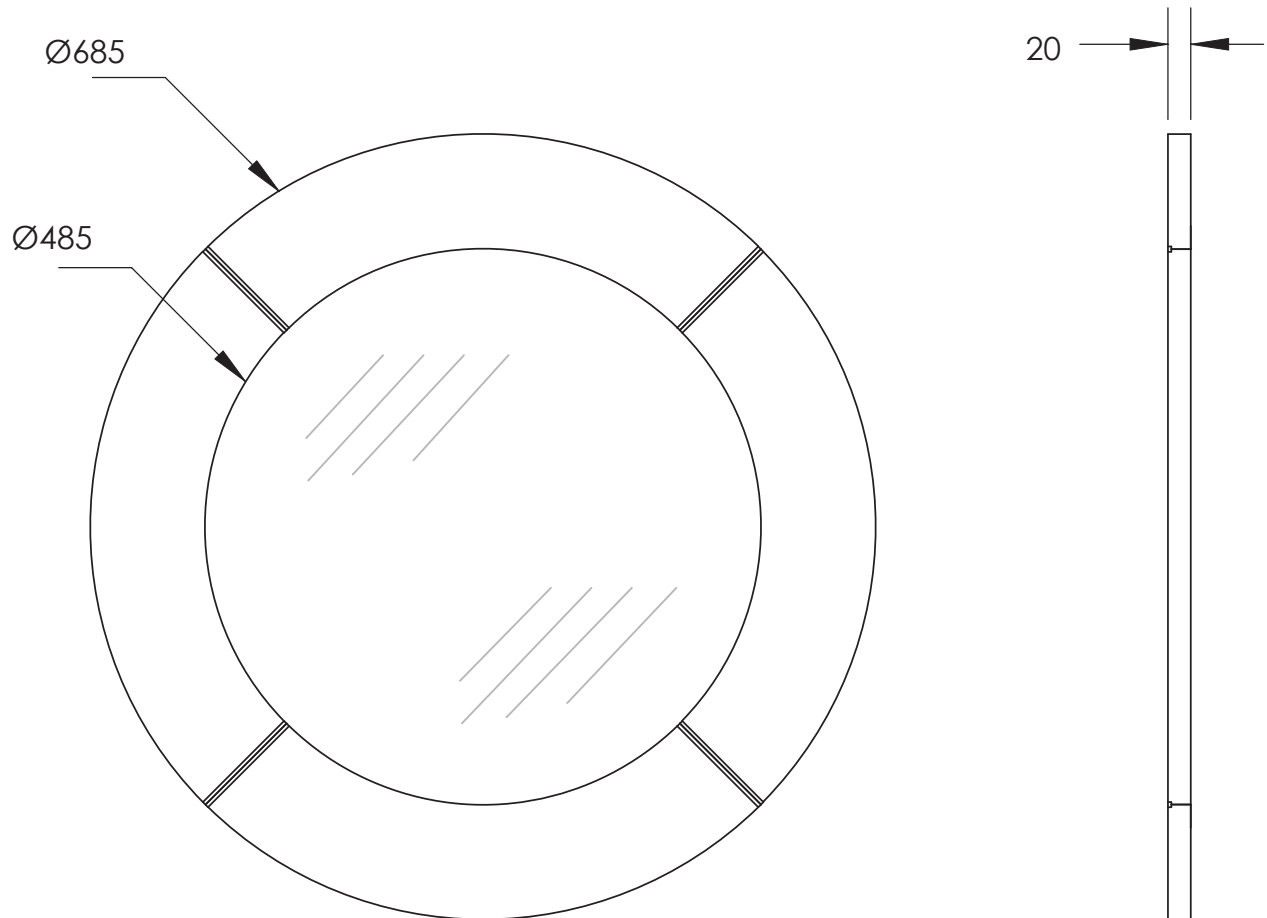

Mirrors	
Wall hung mirrors	Anabell

We recommend that all products are purchased with the assistance of a specialist bathroom retailer and always installed by an experienced installer who is a member of a recognized association. All sizes quoted are nominal: items may vary by plus or minus 2% against the figures quoted. When planning installations where dimensions are critical, it is essential that the space allowed for individual items is physically checked. Imperial Bathrooms can not be held liable for any costs associated with items not fitting in any given area. The contents of this statement are based on information correct at the time of publication. We reserve the right to make alterations and changes in product characteristics, fixing, packaging, operation etc at any time without notice.