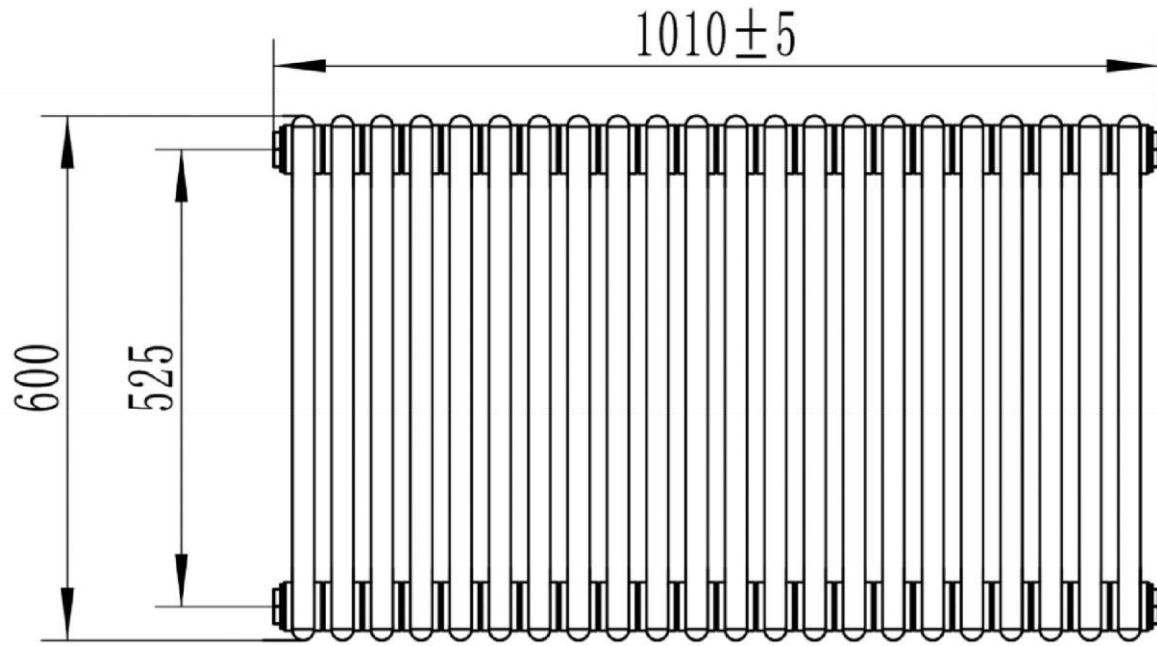

Meuse 3 Column Radiator 600 x 1010mm

Technical Drawing

unit:mm