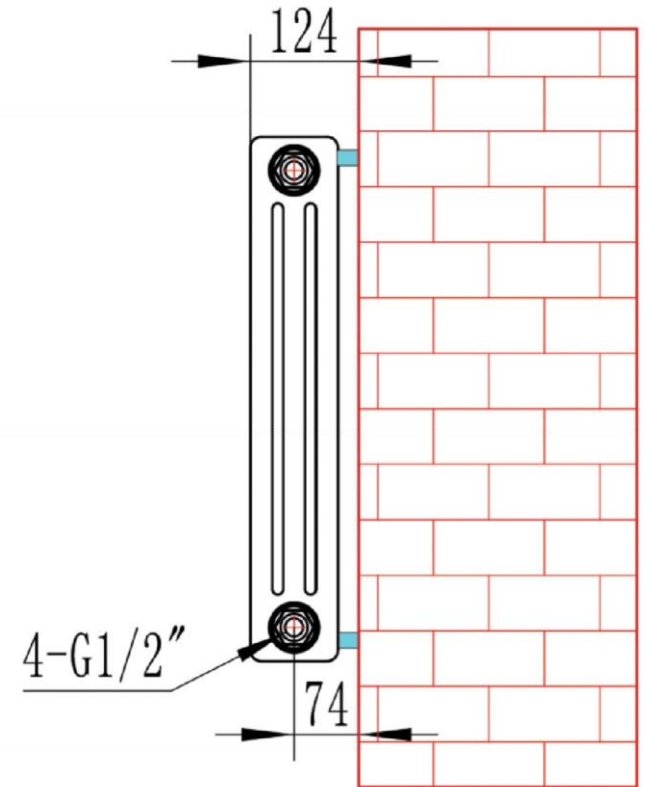

Meuse 3 Column Radiator 600 x 1010mm

Technical Drawing

unit:mm