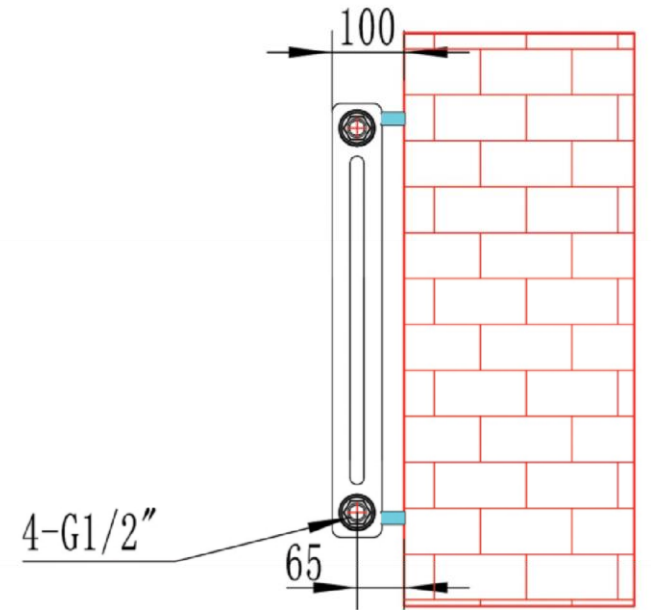

Meuse 2 Column Radiator 600 x 1460mm

Technical Drawing

unit:mm