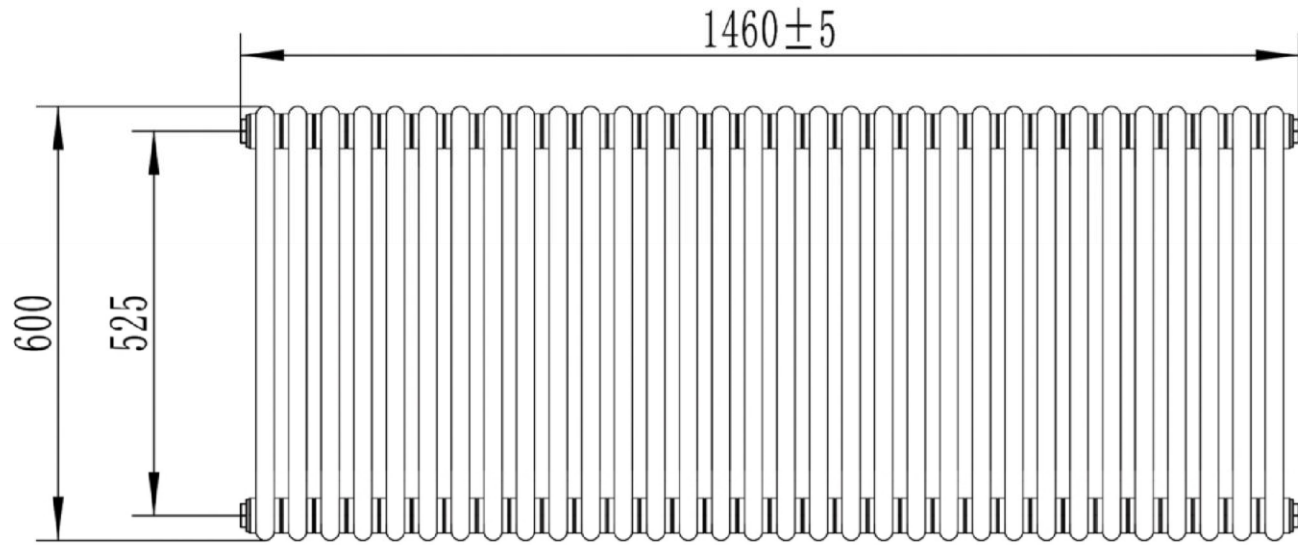

Meuse 2 Column Radiator 600 x 1460mm

Technical Drawing

unit:mm