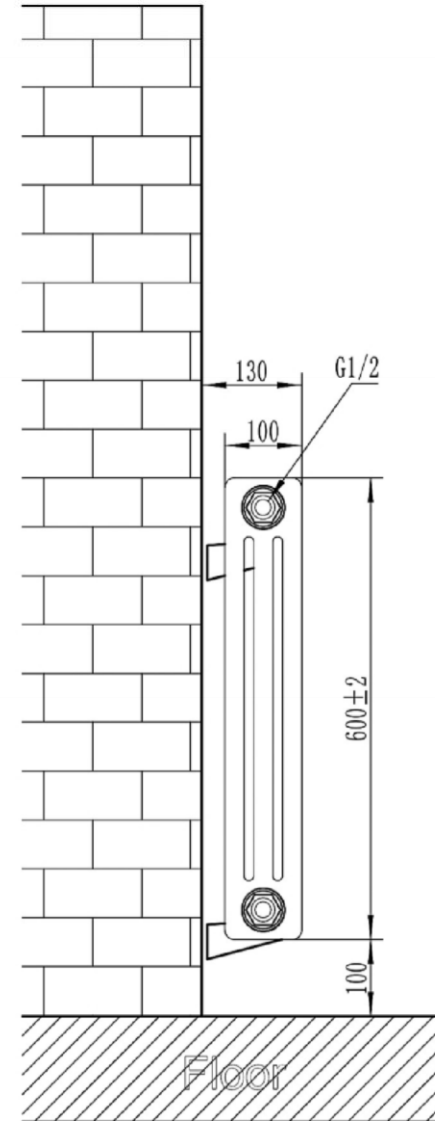

Meuse 3 Column Radiator 600 x 563mm

Technical Drawing

Top view

Side view