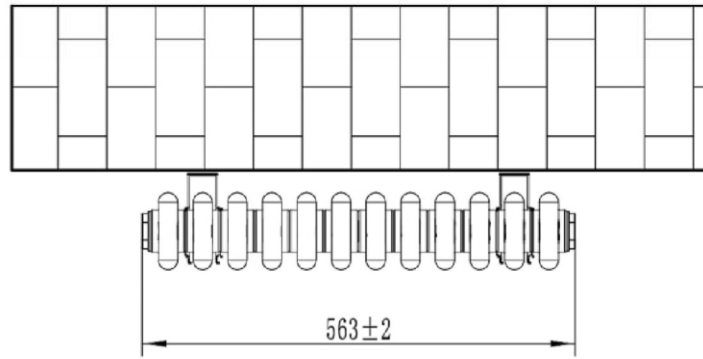

Meuse 3 Column Radiator 600 x 563mm

Technical Drawing

Top view

Side view