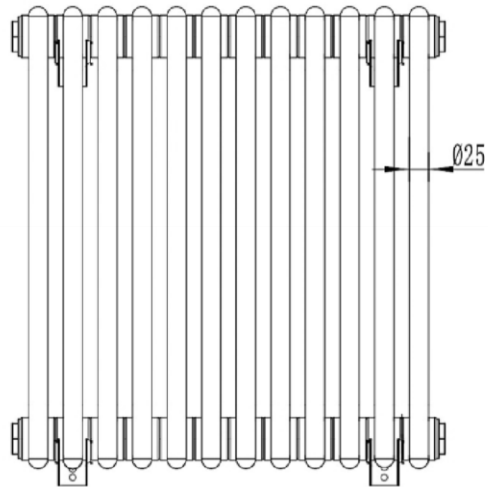

Meuse 3 Column Radiator 600 x 563mm

Technical Drawing

Top view

Side view