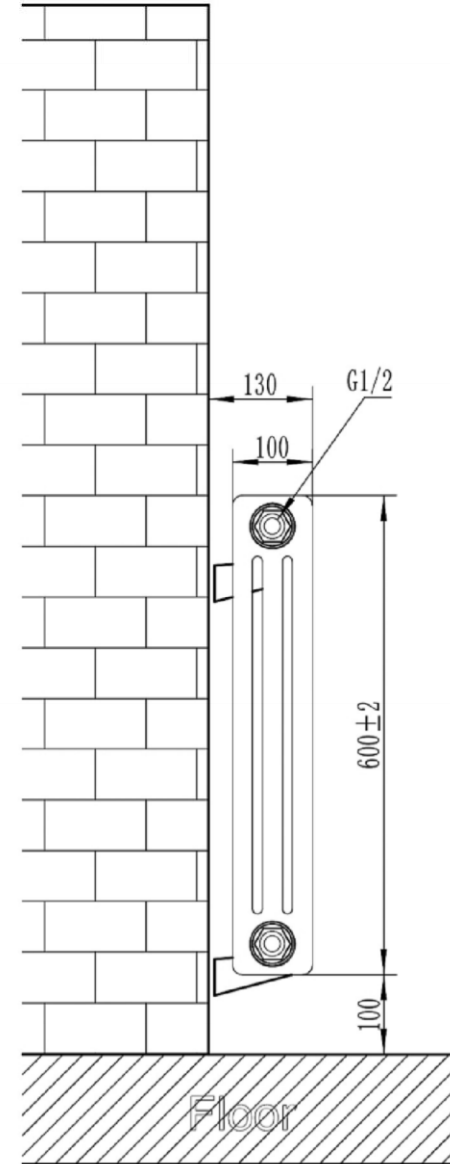

Meuse 3 Column Radiator 600 x 473mm

Technical Drawing

Top view

Side view