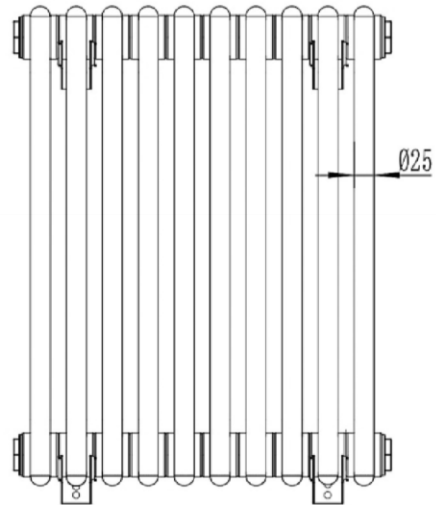

Meuse 3 Column Radiator 600 x 473mm

Technical Drawing

Top view

Side view