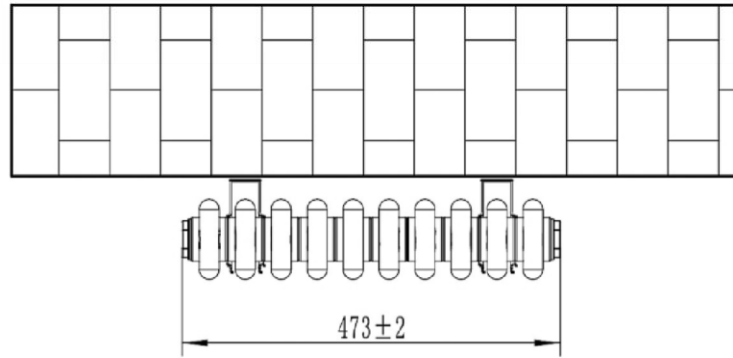

Meuse 3 Column Radiator 600 x 473mm

Technical Drawing

Top view

Side view