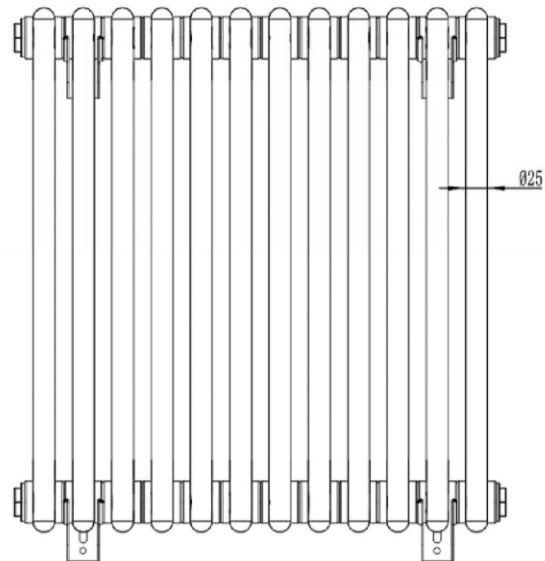

Meuse 2 Column Radiator 600 x 563mm

Technical Drawing

Top view

Side view