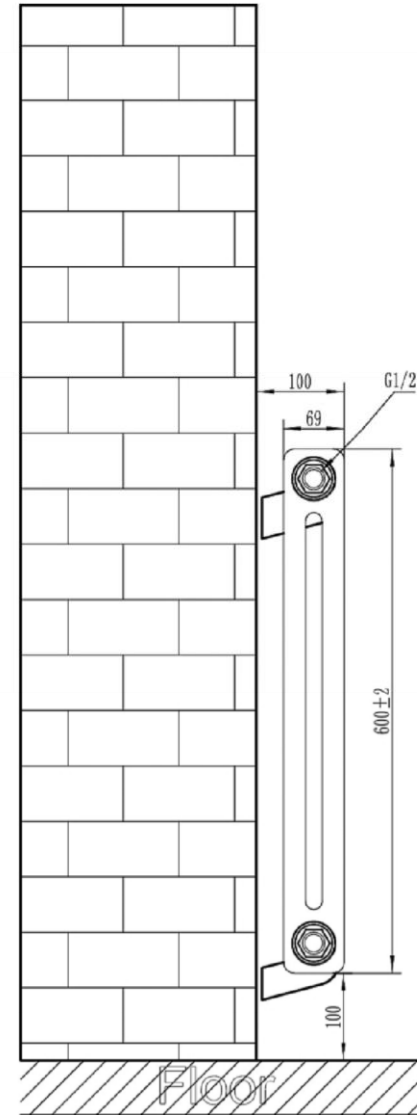

Meuse 2 Column Radiator 600 x 563mm

Technical Drawing

Top view

Side view