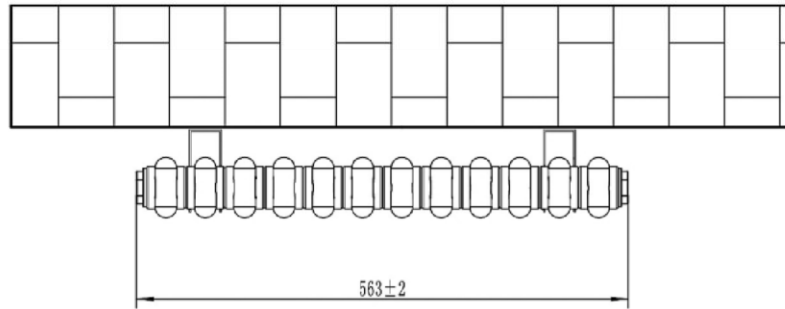

Meuse 2 Column Radiator 600 x 563mm

Technical Drawing

Top view

Side view