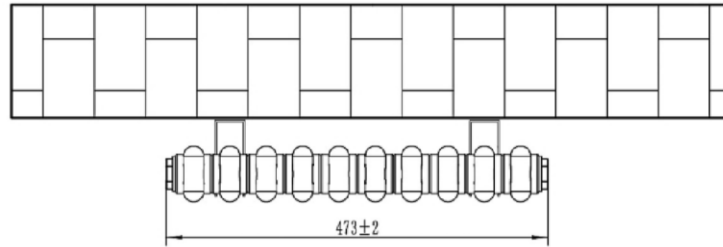

Meuse 2 Column Radiator 600 x 473mm

Technical Drawing

Top view

Side view