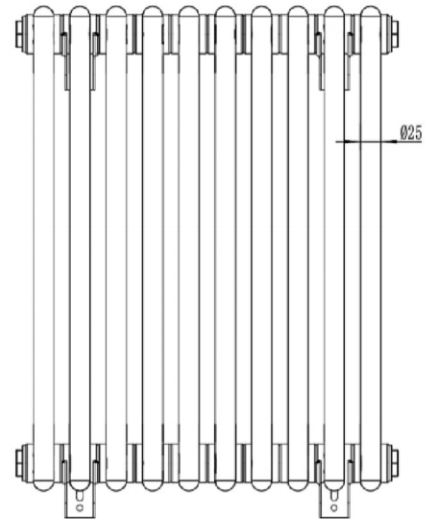

Meuse 2 Column Radiator 600 x 473mm

Technical Drawing

Top view

Side view