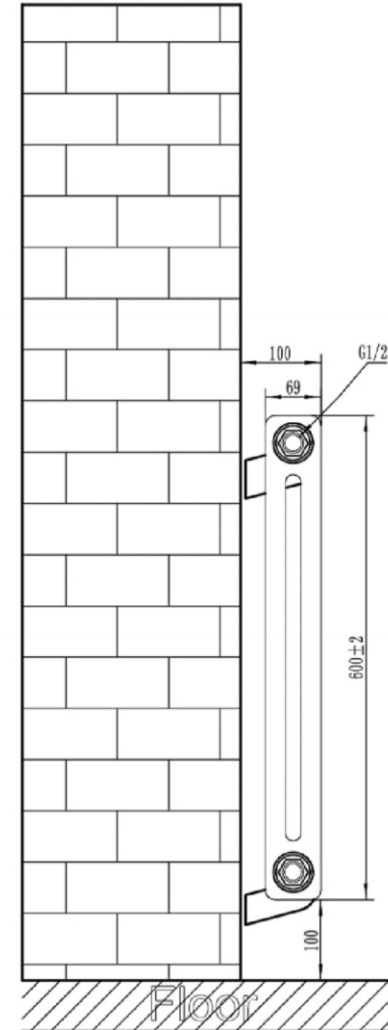

Meuse 2 Column Radiator 600 x 473mm

Technical Drawing

Top view

Side view