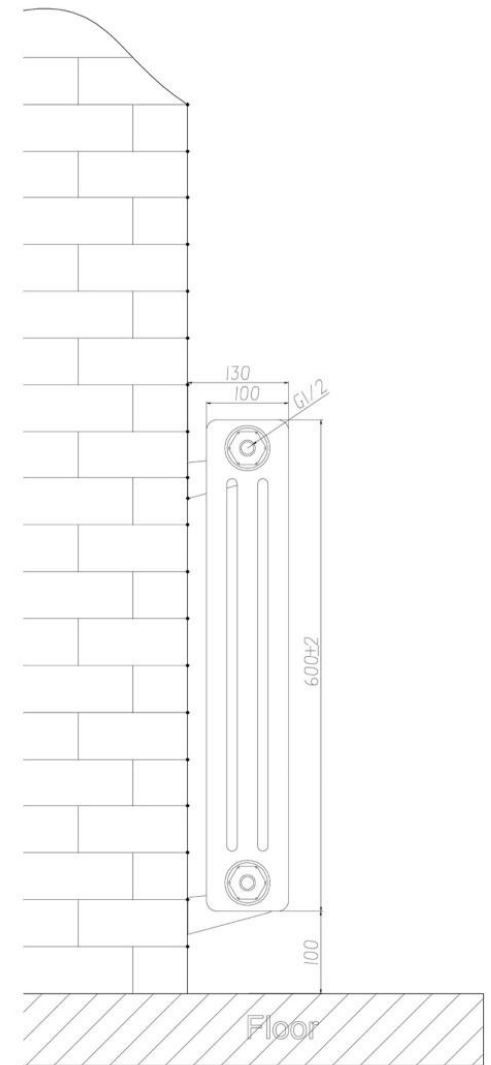

Meuse 3 Column Radiator 600 x 833mm

Technical Drawing

Top view

Side view

Tappings off wall : 80mm.