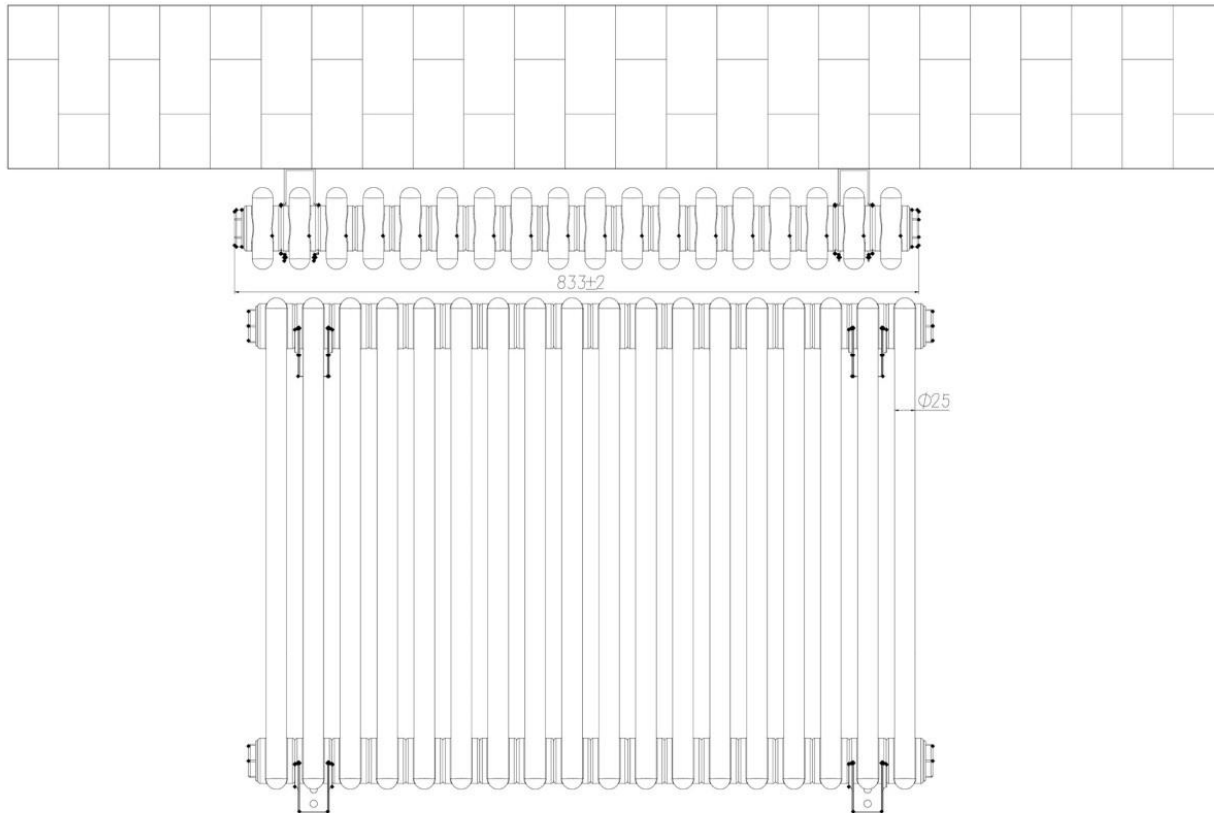

Meuse 3 Column Radiator 600 x 833mm

Technical Drawing

Top view

Side view

Tappings off wall : 80mm.