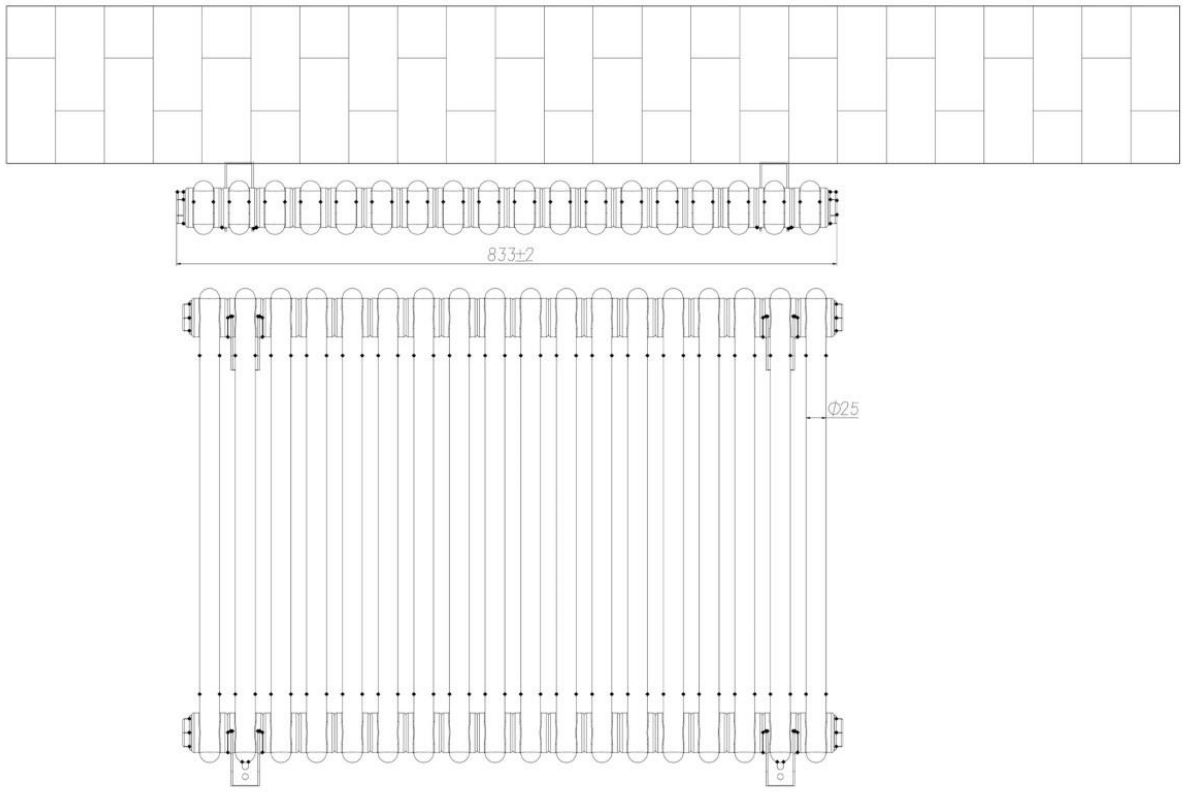

# Meuse 2 Column Radiator 600 x 833mm

## Technical Drawing

Top view

Side view

Tappings off wall : 65mm.