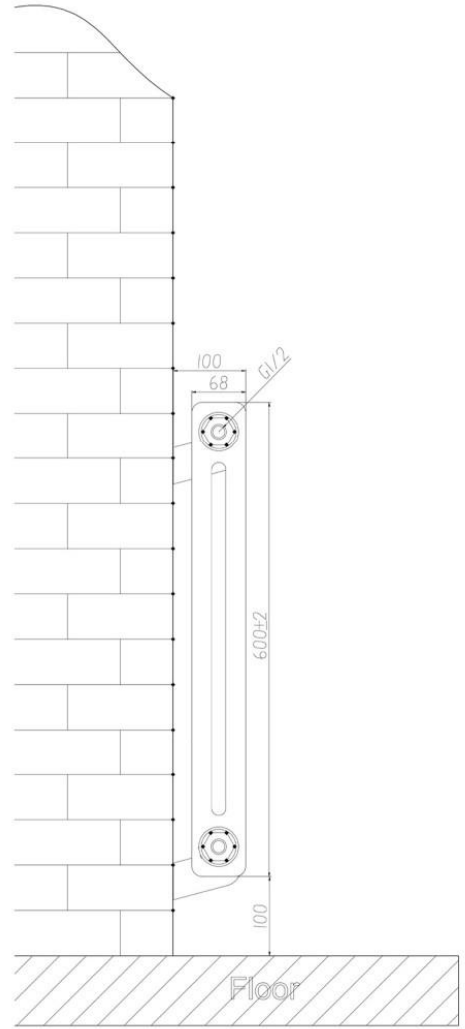

# Meuse 2 Column Radiator 600 x 833mm

## Technical Drawing

Top view

Side view

Tappings off wall : 65mm.