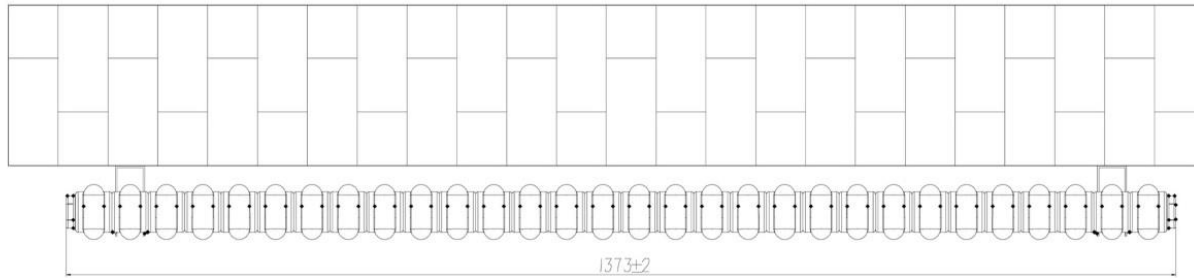

Meuse 2 Column Radiator 300 x 1373mm

Technical Drawing

Top view

Tappings off wall : 65mm.