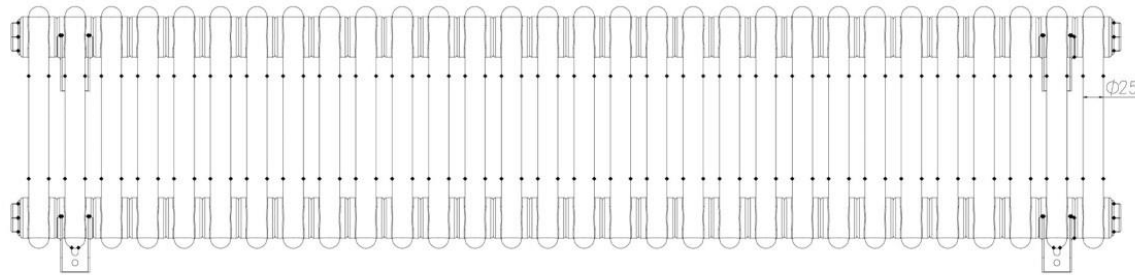

Meuse 2 Column Radiator 300 x 1373mm

Technical Drawing

Top view

Tappings off wall : 65mm.