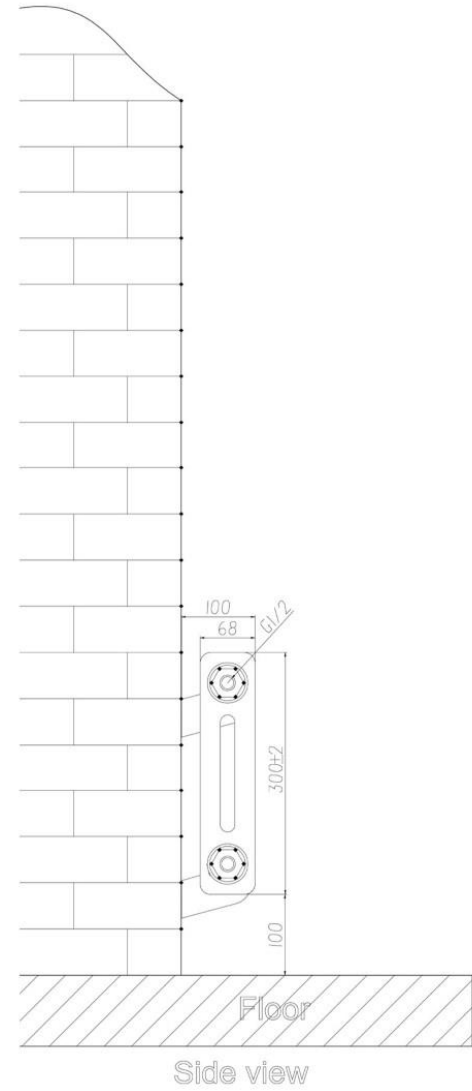

Meuse 2 Column Radiator 300 x 1373mm

Technical Drawing

Top view

Tappings off wall : 65mm.