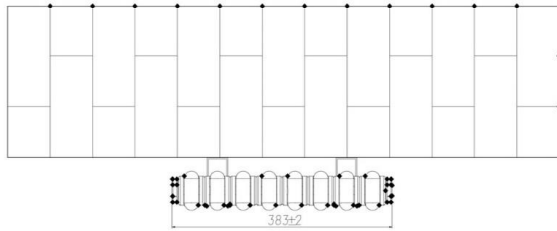

Meuse 2 Column Radiator 1800 x 383mm

Technical Drawing

Top view

Side view

Tappings off wall : 65mm.