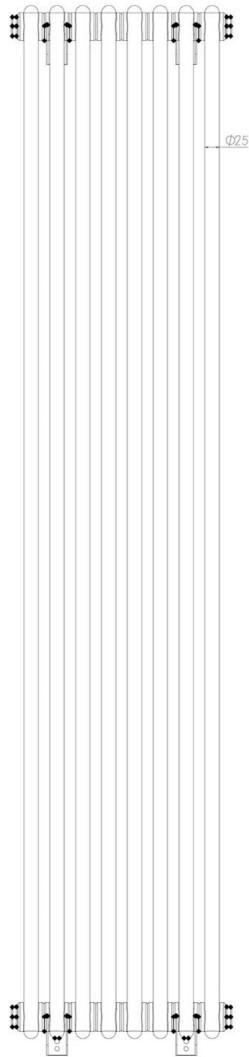

Meuse 2 Column Radiator 1800 x 383mm

Technical Drawing

Top view

Side view

Tappings off wall : 65mm.