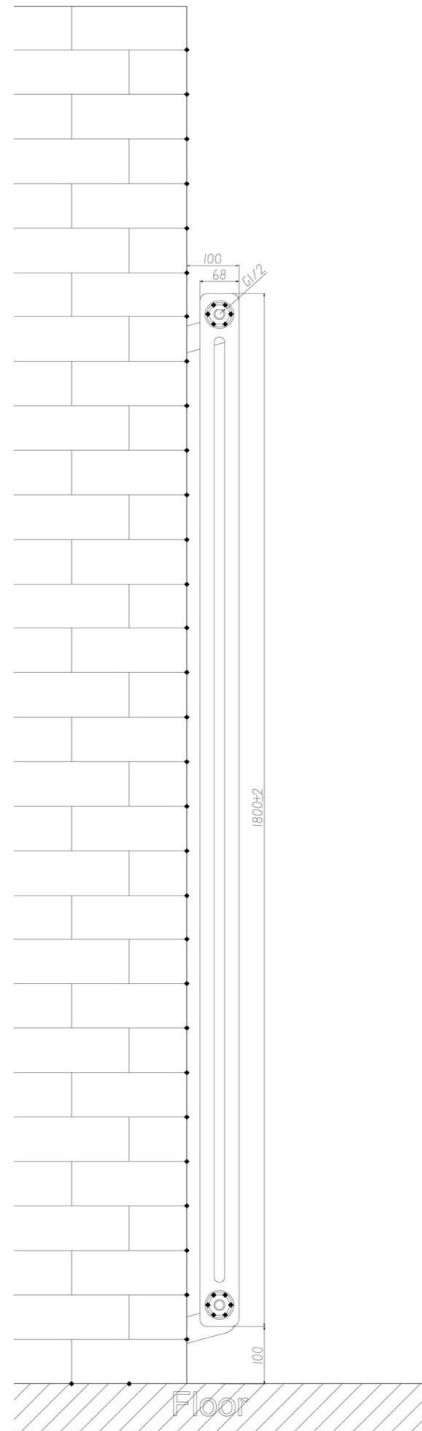

Meuse 2 Column Radiator 1800 x 383mm

Technical Drawing

Top view

Side view

Tappings off wall : 65mm.