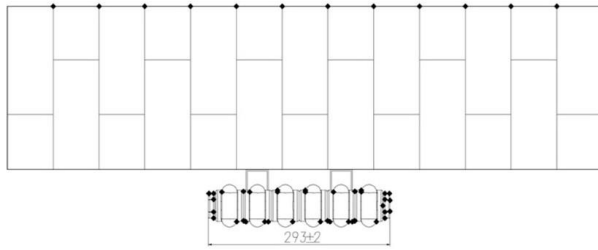

# Meuse 2 Column Radiator 1800 x 293mm

## Technical Drawing

Top view

Side view

Tappings off wall : 65mm.