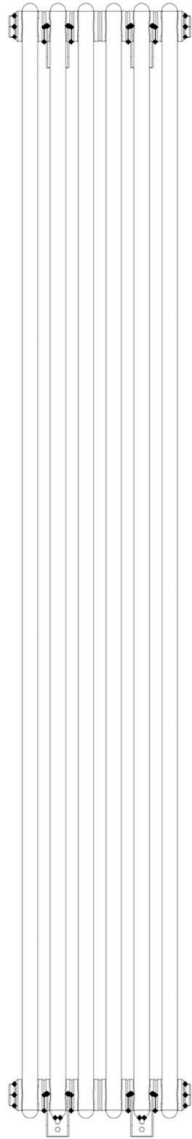

# Meuse 2 Column Radiator 1800 x 293mm

## Technical Drawing

Top view

Side view

Tappings off wall : 65mm.