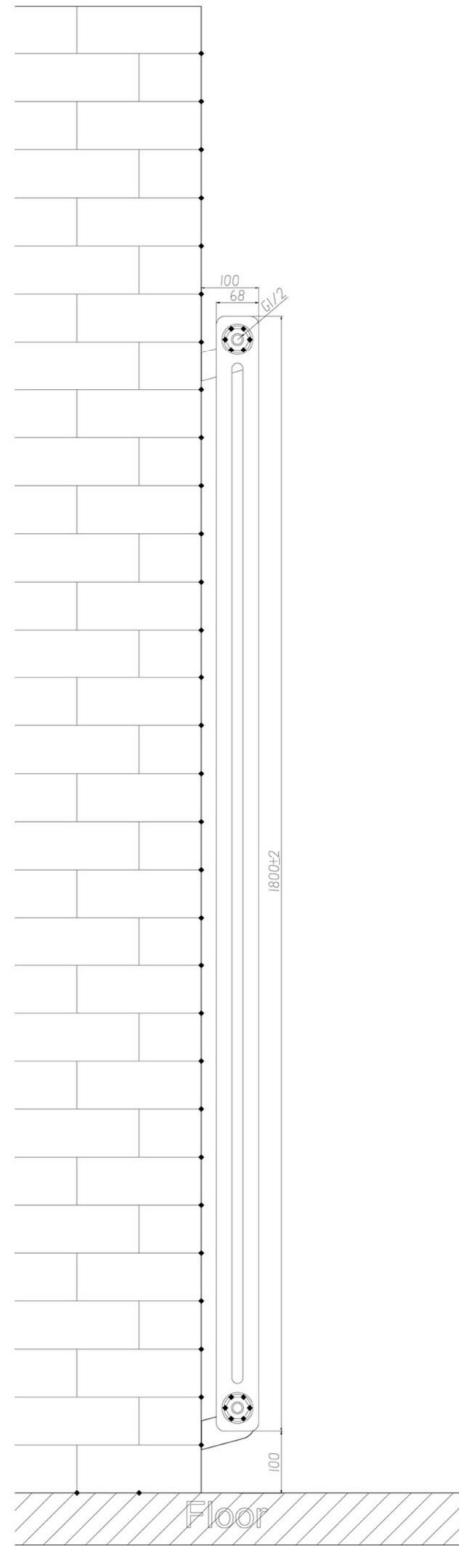

# Meuse 2 Column Radiator 1800 x 293mm

## Technical Drawing

Top view

Side view

Tappings off wall : 65mm.